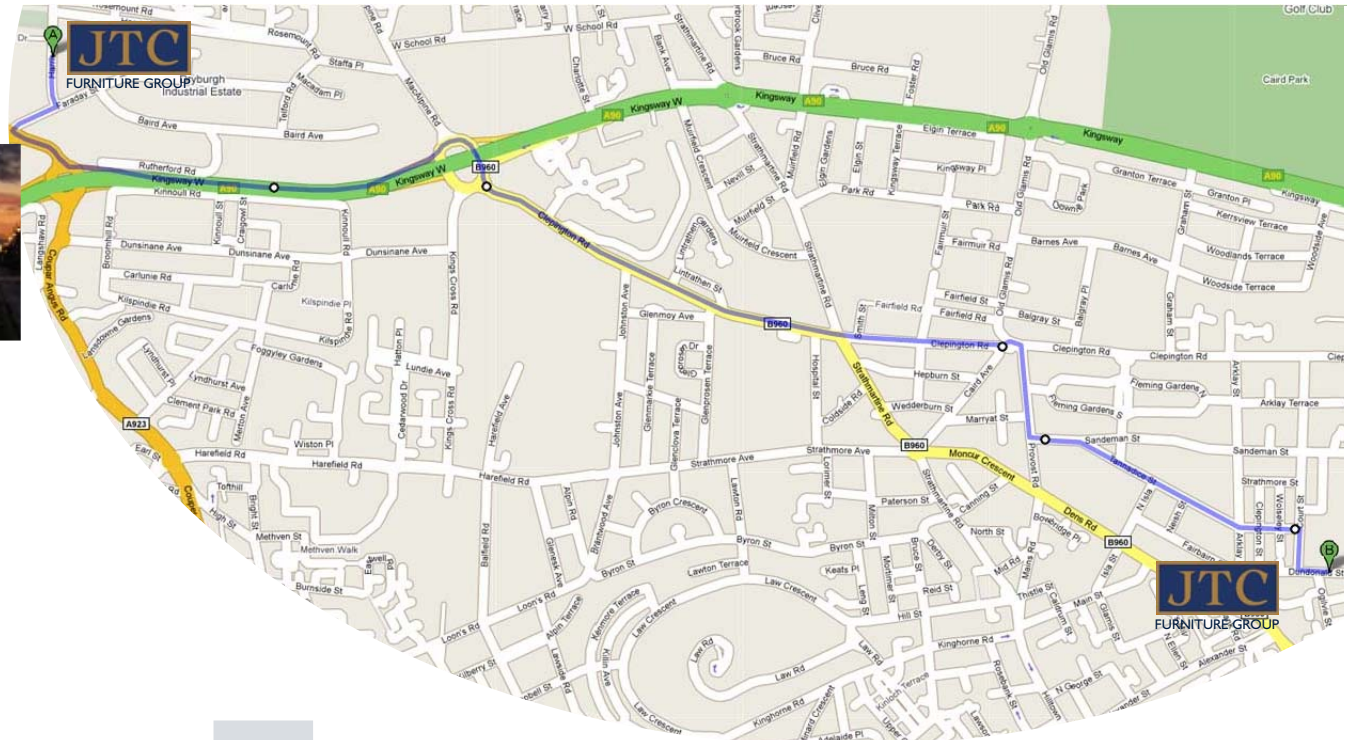

findus

howtofindus...

Exit JTC turning right on to Harrison Road, at junction turn right on to Faraday Street, at the mini roundabout take the first left and continue along until the roundabout taking the slip road on to the Kingsway, continue along the Kingsway and exit to your left at the first sliproad.

At roundabout take the 3rd exit onto Clepington Road and after the first roundabout turn right on to Provost Road, take the 2nd exit on the left on to Sandeman Street and take the 1st right on to Tannadice Street, at junction with Arklay Street, cross over and at the 3rd exit turn right on to Court Street, at the bottom of Court Street, turn left onto Dundonald Street and then your 1st left into Manhattan Works.