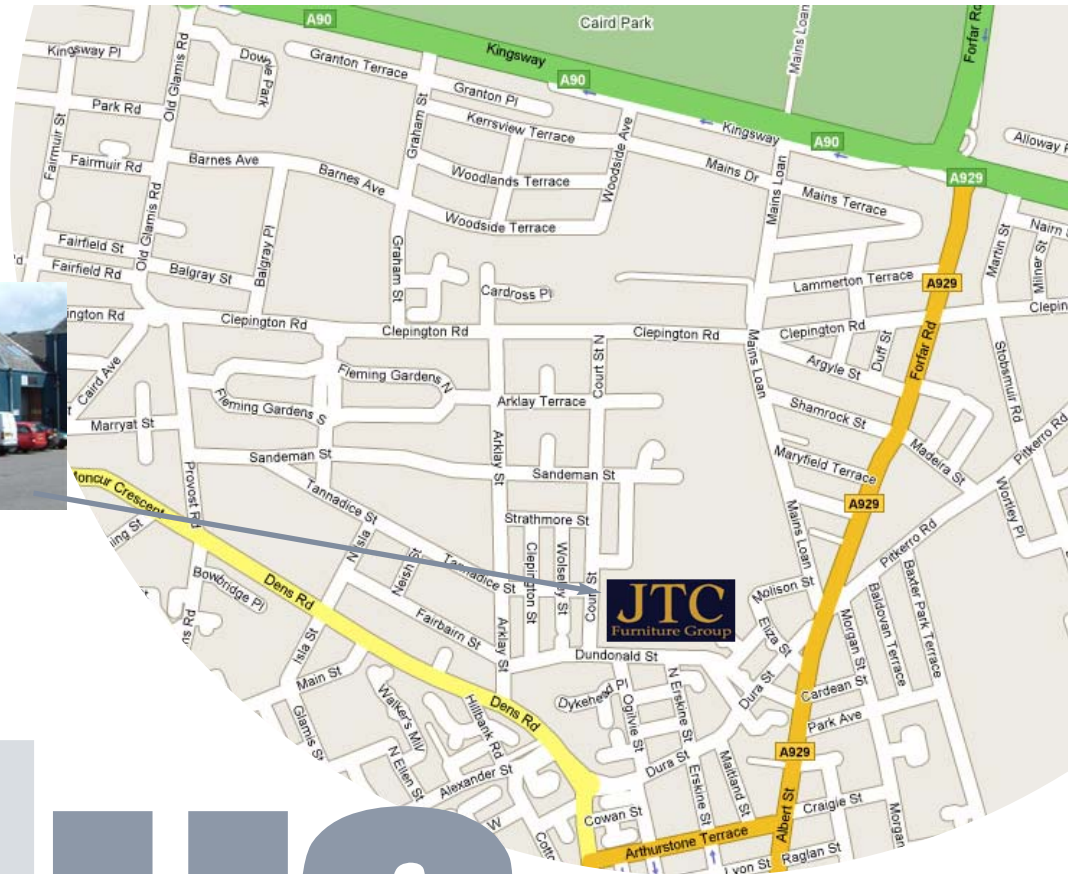

find us

how to find us...

BY CAR ... Exit Kingsway at the Forfar Road Roundabout, heading into City Centre, continue on down Forfar Road & when you reach Dura St, take this exit, then turn on to Dundonald St, JTC's Factory is a short distance along.

BY AIR ... Dundee's Airport is just 4 miles away, a 10 minute drive.

BY TRAIN ... Dundee's Train Station is less than 2 miles away, a 5 minute taxi journey.